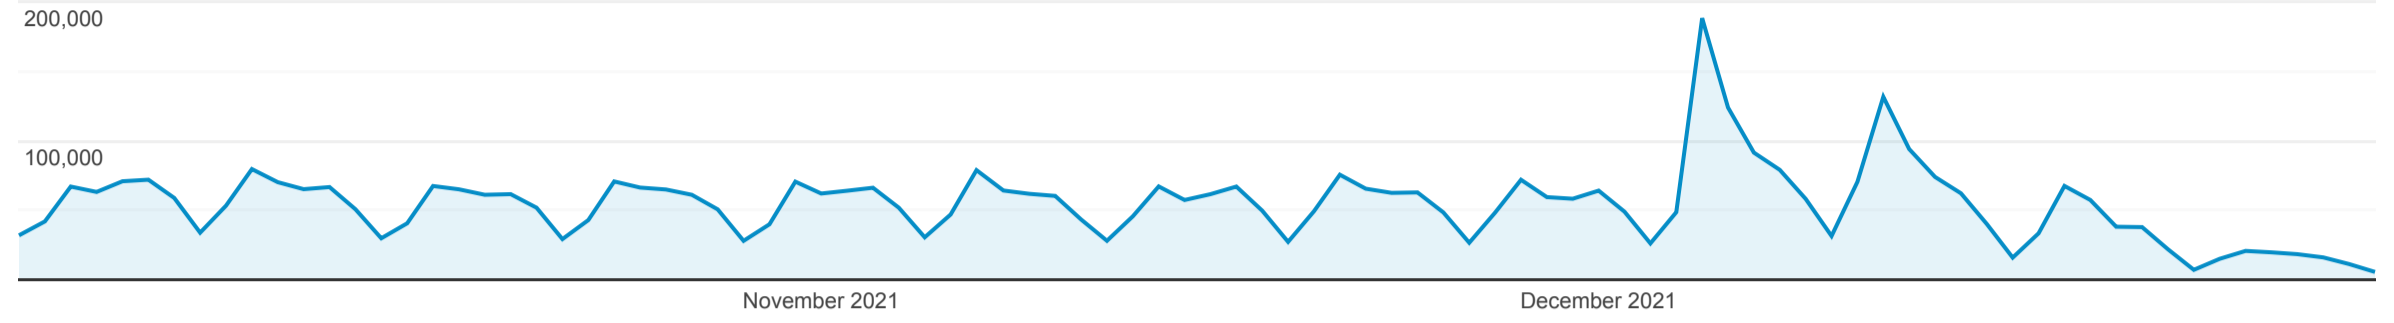

Overview

Oct 1, 2021 - Dec 31, 2021

All Users
100.00% Pageviews

Overview

Pageviews

Pageviews
4,976,958

Unique Pageviews
2,784,580

Avg. Time on Page
00:01:28