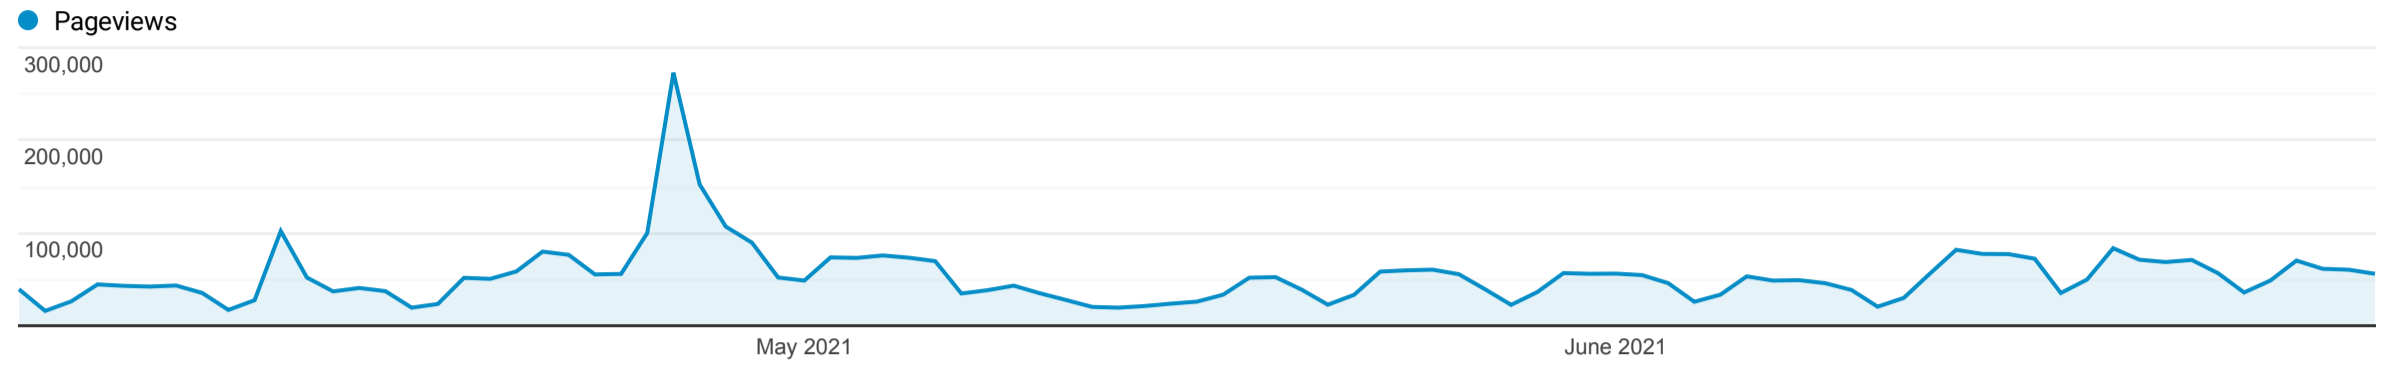

Overview

Apr 1, 2021 - Jun 30, 2021

All Users
100.00% Pageviews

Overview

Pageviews
4,827,486

Unique Pageviews
2,821,034

Avg. Time on Page
00:01:26

Bounce Rate
60.99%