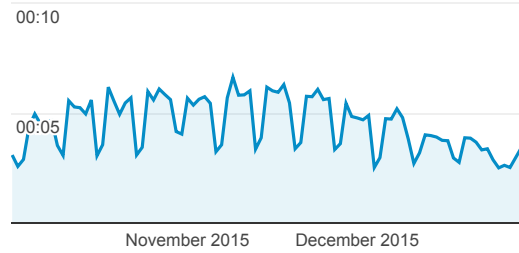

My Dashboard

Oct 1, 2015 - Dec 31, 2015

Visits

Sessions

Avg. Visit Duration

Avg. Session Duration

Visits and Pages / Visit by Country / ...

Campaign	Sessions	Pages / Session
(not set)	556,284	4.85
Decypha	1	1.00

Visits by Traffic Type

organic direct referral (not set) twitter Other

Visits and Pageviews by Mobile (Including Tablet)

Mobile (Including Tablet)	Sessions	Pageviews
No	284,631	1,608,536
Yes	271,654	1,088,820