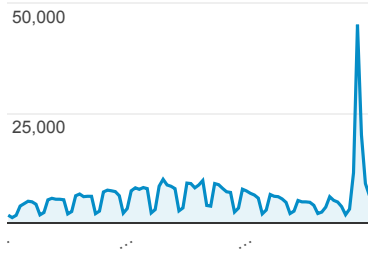

My Dashboard

Oct 1, 2015 - Dec 31, 2015

Visits

Sessions

Avg. Visit Duration

Avg. Session Duration

Visits and Pages / Visit by Country / ...

Campaign	Sessions	Pages / Session
(not set)	556,284	4.85
Decypha	1	1.00

Visits by Traffic Type

organic direct referral (not set) twitter Other

Visits and Pageviews by Mobile (Including Tablet)

Mobile (Including Tablet)	Sessions	Pageviews
No	284,631	1,608,536
Yes	271,654	1,088,820