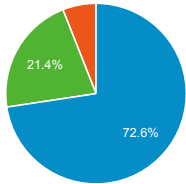

My Dashboard

Oct 1, 2015 - Dec 31, 2015

Visits

Sessions

Avg. Visit Duration

Avg. Session Duration

Visits and Pages / Visit by Country / ...

Campaign	Sessions	Pages / Session
(not set)	556,284	4.85
Decypha	1	1.00

Visits by Traffic Type

organic direct referral (not set) twitter Other

Visits and Pageviews by Mobile (Including Tablet)

Mobile (Including Tablet)	Sessions	Pageviews
No	284,631	1,608,536
Yes	271,654	1,088,820