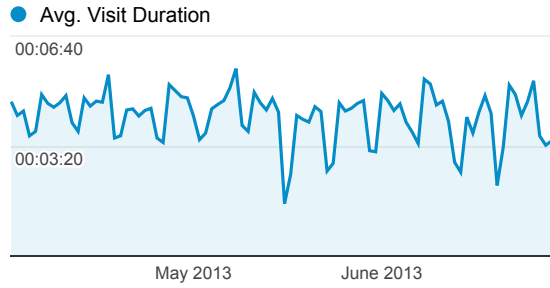

My Dashboard

Apr 1, 2013 - Jun 30, 2013

 All Visits
100.00%

Visits

Avg. Visit Duration

Visits and Pages / Visit by Country / ...

Country / Territory	Visits	Pages / Visit
Saudi Arabia	194,829	5.24
Egypt	3,608	2.45
Jordan	2,880	2.07
United States	2,856	3.17
Palestine	2,468	1.35
(not set)	1,654	3.28
United Kingdom	1,521	3.85
United Arab Emirates	1,462	3.18
Algeria	1,091	1.75
Kuwait	1,017	2.39

Visits by Traffic Type

organic direct referral

Visits and Pageviews by Mobile (Including Tablet)

Mobile (Including Tablet)	Visits	Pageviews
No	165,472	864,264
Yes	57,790	228,828

Pageviews by Page

Page	Pageviews
/Arabic/e-services/Pages/Payment-Orders-Inquiry.aspx	242,582
/Arabic/Pages/Home.aspx	153,245
/Arabic/e-services/Pages/Serviceagreement.aspx?URL=/Arabic/e-services/Pages/Payment-Orders-Inquiry.aspx	58,816
/Arabic/e-services/Pages/default.aspx	57,176
/Arabic/e-services/Pages/Courses-and>Returns-Inquiry.aspx	55,585
/Arabic/e-services/Pages/Serviceagreement.aspx?URL=/Arabic/e-services/Pages/Courses-and>Returns-Inquiry.aspx	24,199
/arabic/e-services/pages/default.aspx	21,991
/Arabic/e-services/Pages/returnsinquirysplash.aspx	21,711
/Arabic/e-services/Pages/TreatmentsFollowup.aspx	16,583
/Arabic/Pages/Error.aspx	16,074