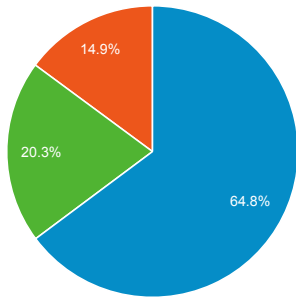

My Dashboard

Apr 1, 2013 - Jun 30, 2013

 All Visits
100.00%

Visits

Avg. Visit Duration

Visits and Pages / Visit by Country / ...

Country / Territory	Visits	Pages / Visit
Saudi Arabia	194,829	5.24
Egypt	3,608	2.45
Jordan	2,880	2.07
United States	2,856	3.17
Palestine	2,468	1.35
(not set)	1,654	3.28
United Kingdom	1,521	3.85
United Arab Emirates	1,462	3.18
Algeria	1,091	1.75
Kuwait	1,017	2.39

Visits by Traffic Type

organic direct referral

Visits and Pageviews by Mobile (Including Tablet)

Mobile (Including Tablet)	Visits	Pageviews
No	165,472	864,264
Yes	57,790	228,828

Pageviews by Page

Page	Pageviews
/Arabic/e-services/Pages/Payment-Orders-Inquiry.aspx	242,582
/Arabic/Pages/Home.aspx	153,245
/Arabic/e-services/Pages/Serviceagreement.aspx?URL=/Arabic/e-services/Pages/Payment-Orders-Inquiry.aspx	58,816
/Arabic/e-services/Pages/default.aspx	57,176
/Arabic/e-services/Pages/Courses-and>Returns-Inquiry.aspx	55,585
/Arabic/e-services/Pages/Serviceagreement.aspx?URL=/Arabic/e-services/Pages/Courses-and>Returns-Inquiry.aspx	24,199
/arabic/e-services/pages/default.aspx	21,991
/Arabic/e-services/Pages/returnsinquirysplash.aspx	21,711
/Arabic/e-services/Pages/TreatmentsFollowup.aspx	16,583
/Arabic/Pages/Error.aspx	16,074