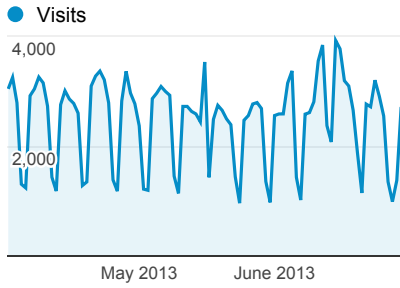

My Dashboard

Apr 1, 2013 - Jun 30, 2013

 All Visits
100.00%

Visits

Avg. Visit Duration

Visits and Pages / Visit by Country / ...

Country / Territory	Visits	Pages / Visit
Saudi Arabia	194,829	5.24
Egypt	3,608	2.45
Jordan	2,880	2.07
United States	2,856	3.17
Palestine	2,468	1.35
(not set)	1,654	3.28
United Kingdom	1,521	3.85
United Arab Emirates	1,462	3.18
Algeria	1,091	1.75
Kuwait	1,017	2.39