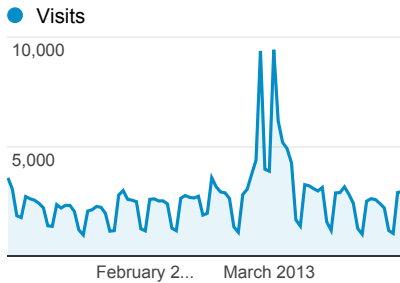

My Dashboard

Jan 1, 2013 - Mar 31, 2013

Advanced Segments | + Add Widget | Share | Email | Export

Customize Dashboard | Delete Dashboard

Visits

Avg. Visit Duration

Visits and Pages / Visit by Country ...

Country / Territory	Visits	Pages / Visit
Saudi Arabia	198,326	5.22
(not set)	13,852	4.64
Egypt	3,049	2.26
United States	2,558	3.62
Algeria	1,594	1.55
Jordan	1,593	3.43
United Kingdom	1,492	4.08
United Arab Emirates	1,402	3.28
Palestinian Territories	1,254	1.49
Iraq	790	1.56

Visits by Traffic Type

- **61.75% organic**
145,111 Visits
- **20.44% direct**
48,044 Visits
- **17.80% referral**
41,841 Visits

Visits and Pageviews by Mobile (Including Tablet)

Mobile (Including Tablet)	Visits	Pageviews
No	173,530	922,671
Yes	61,466	239,091