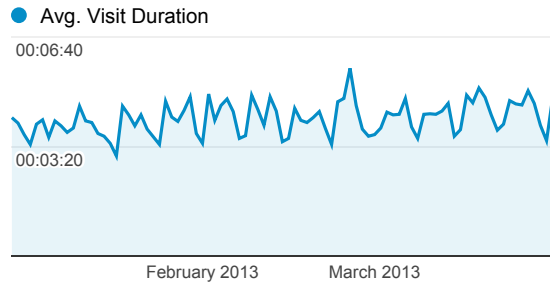

My Dashboard

Jan 1, 2013 - Mar 31, 2013

Advanced Segments | + Add Widget | Share | Email | Export

Customize Dashboard | Delete Dashboard

Visits

Avg. Visit Duration

Visits and Pages / Visit by Country ...

Country / Territory	Visits	Pages / Visit
Saudi Arabia	198,326	5.22
(not set)	13,852	4.64
Egypt	3,049	2.26
United States	2,558	3.62
Algeria	1,594	1.55
Jordan	1,593	3.43
United Kingdom	1,492	4.08
United Arab Emirates	1,402	3.28
Palestinian Territories	1,254	1.49
Iraq	790	1.56

Visits by Traffic Type

- **61.75% organic**
145,111 Visits
- **20.44% direct**
48,044 Visits
- **17.80% referral**
41,841 Visits

Visits and Pageviews by Mobile (Including Tablet)

Mobile (Including Tablet)	Visits	Pageviews
No	173,530	922,671
Yes	61,466	239,091