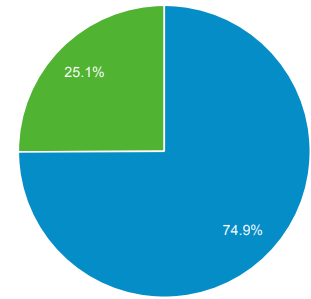

Users
618,842

New Users
550,637

Sessions
1,047,359

Number of Sessions per User
1.69

Pageviews
2,903,430

Pages / Session
2.77

Avg. Session Duration
00:02:25

Bounce Rate
58.62%

■ New Visitor ■ Returning Visitor