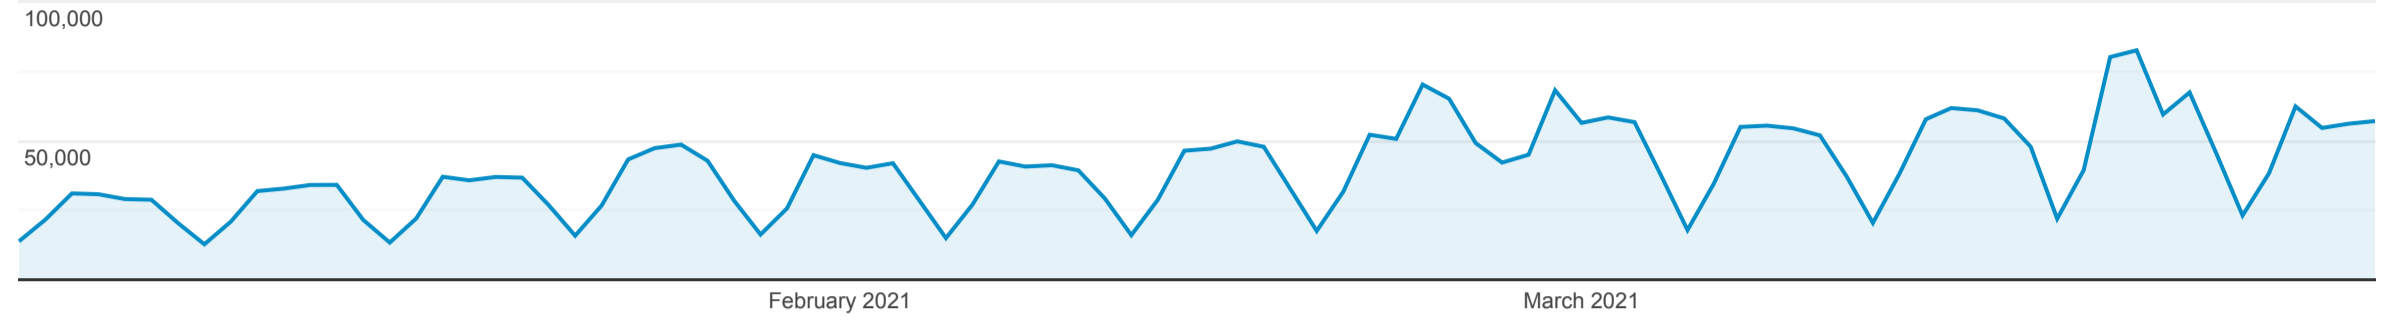

Overview

Jan 1, 2021 - Mar 31, 2021

All Users
100.00% Pageviews

Overview

Pageviews

Pageviews
3,593,802

Unique Pageviews
2,315,789

Avg. Time on Page
00:01:26