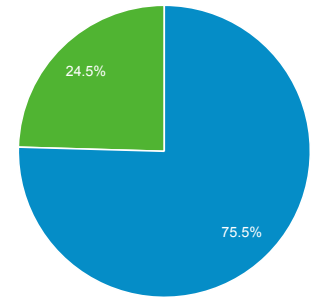

Audience Overview

Oct 1, 2020 - Dec 31, 2020

All Users
100.00% Users

Overview

Users
854,318

New Users
779,046

Sessions
1,506,633

Number of Sessions per User
1.76

Pageviews
5,503,038

Pages / Session
3.65

Avg. Session Duration
00:03:40

Bounce Rate
54.03%

■ New Visitor ■ Returning Visitor

Language	Users	% Users
1. ar	527,672	60.98%
2. en-us	176,697	20.42%
3. ar-sa	52,275	6.04%
4. ar-ae	38,587	4.46%
5. en-gb	22,914	2.65%
6. en	21,383	2.47%
7. ar-eg	12,095	1.40%
8. en-sa	1,970	0.23%
9. fr-fr	1,583	0.18%
10. ar-us	1,016	0.12%