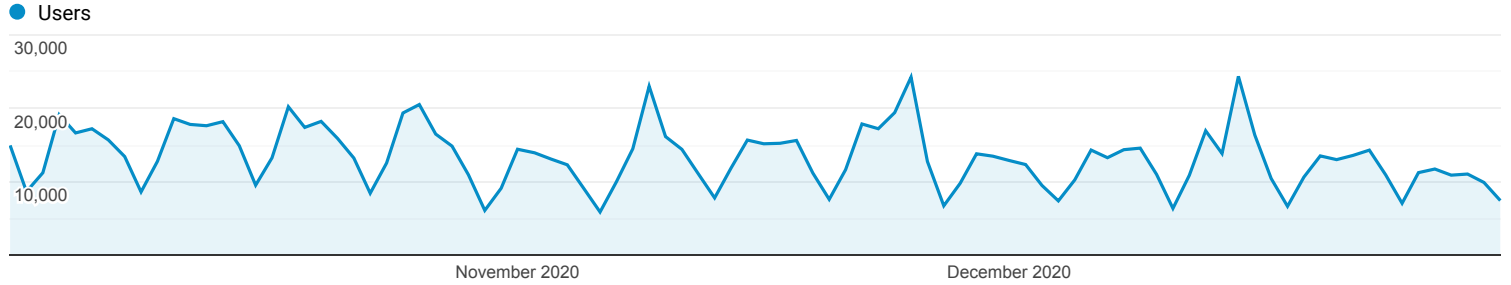

Audience Overview

Oct 1, 2020 - Dec 31, 2020

All Users
100.00% Users

Overview

Users
854,318

New Users
779,046

Sessions
1,506,633

Number of Sessions per User
1.76

Pageviews
5,503,038

Pages / Session
3.65

Avg. Session Duration
00:03:40

Bounce Rate
54.03%

■ New Visitor ■ Returning Visitor

Language	Users	% Users
1. ar	527,672	60.98%
2. en-us	176,697	20.42%
3. ar-sa	52,275	6.04%
4. ar-ae	38,587	4.46%
5. en-gb	22,914	2.65%
6. en	21,383	2.47%
7. ar-eg	12,095	1.40%
8. en-sa	1,970	0.23%
9. fr-fr	1,583	0.18%
10. ar-us	1,016	0.12%