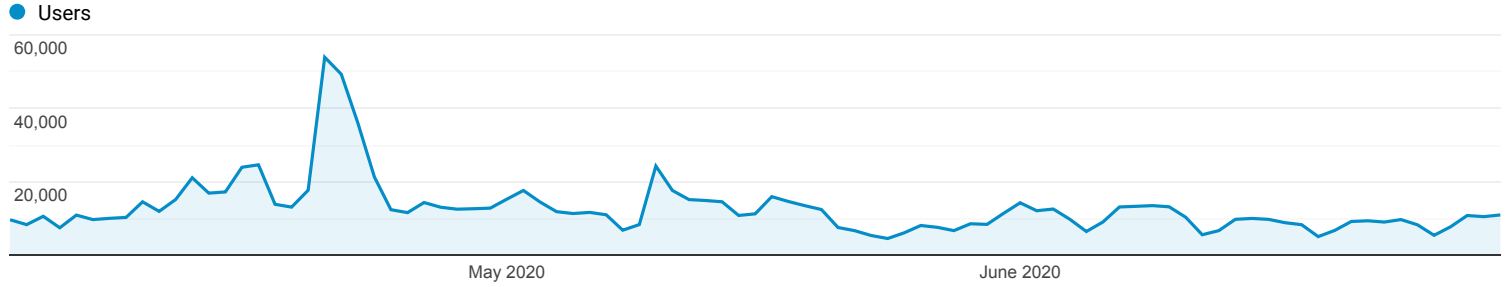

Audience Overview

Apr 1, 2020 - Jun 30, 2020

All Users
100.00% Users

Overview

Users 774,593	New Users 717,908	Sessions 1,449,136
Number of Sessions per User 1.87	Pageviews 4,004,452	Pages / Session 2.76
Avg. Session Duration 00:02:35	Bounce Rate 54.96%	