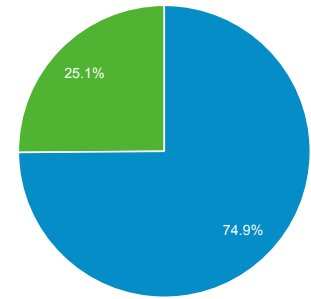

Users 774,593	New Users 717,908	Sessions 1,449,136
Number of Sessions per User 1.87	Pageviews 4,004,452	Pages / Session 2.76
Avg. Session Duration 00:02:35	Bounce Rate 54.96%	

■ New Visitor ■ Returning Visitor