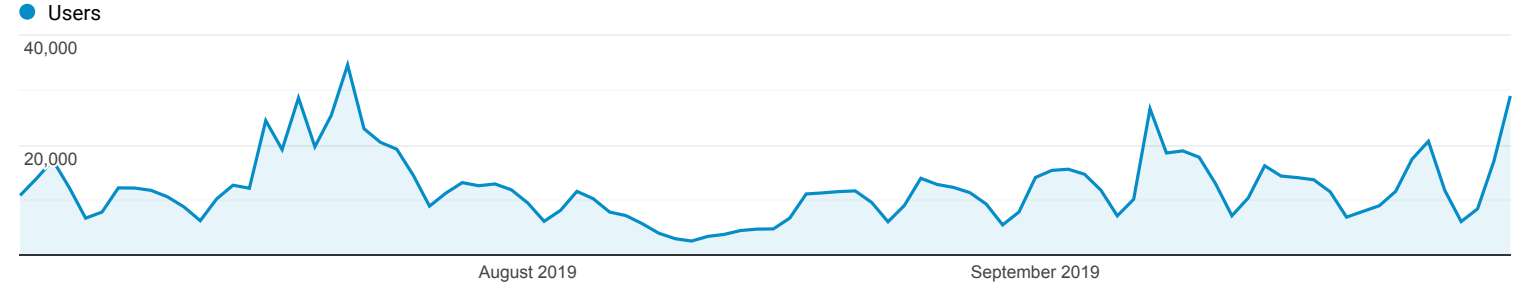

Audience Overview

All Users
100.00% Users

Jul 1, 2019 - Sep 30, 2019

Overview

■ New Visitor ■ Returning Visitor

Language	Users	% Users
1. ar	511,434	62.44%
2. en-us	178,048	21.74%
3. ar-sa	49,958	6.10%
4. ar-ae	39,175	4.78%
5. en-gb	19,167	2.34%
6. ar-eg	9,643	1.18%
7. fr-fr	1,638	0.20%
8. (not set)	1,515	0.18%
9. en	1,408	0.17%
10. en-au	771	0.09%