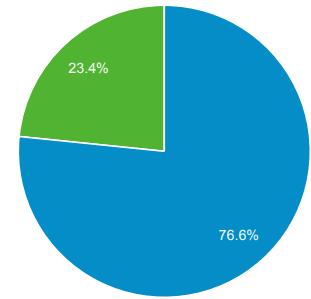

Audience Overview

All Users
100.00% Users

Jul 1, 2019 - Sep 30, 2019

Overview

■ New Visitor ■ Returning Visitor

Language	Users	% Users
1. ar	511,434	62.44%
2. en-us	178,048	21.74%
3. ar-sa	49,958	6.10%
4. ar-ae	39,175	4.78%
5. en-gb	19,167	2.34%
6. ar-eg	9,643	1.18%
7. fr-fr	1,638	0.20%
8. (not set)	1,515	0.18%
9. en	1,408	0.17%
10. en-au	771	0.09%