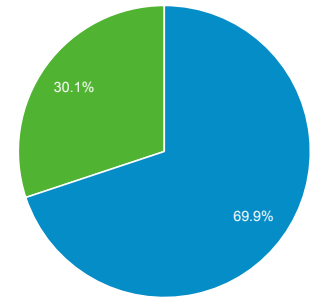

Language	Users	% Users
1. ar	143,346	58.57%
2. en-us	72,092	29.46%
3. ar-sa	13,134	5.37%
4. en-gb	7,283	2.98%
5. ar-ae	2,187	0.89%
6. fr	2,137	0.87%
7. ar-eg	1,164	0.48%
8. fr-fr	462	0.19%
9. zh-cn	348	0.14%
10. en	298	0.12%