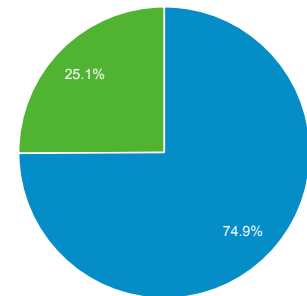

Mar 26, 2017 - Apr 1, 2017

Audience Overview

All Users
100.00% Sessions

Overview

Returning Visitor (Blue) | New Visitor (Green)

Language	Sessions	% Sessions
1. ar	27,295	55.69%
2. en-us	16,527	33.72%
3. ar-sa	3,305	6.74%
4. en-gb	989	2.02%
5. fr	244	0.50%
6. ar-ae	197	0.40%
7. ar-eg	139	0.28%
8. zh-cn	65	0.13%
9. fr-fr	39	0.08%
10. en-au	34	0.07%