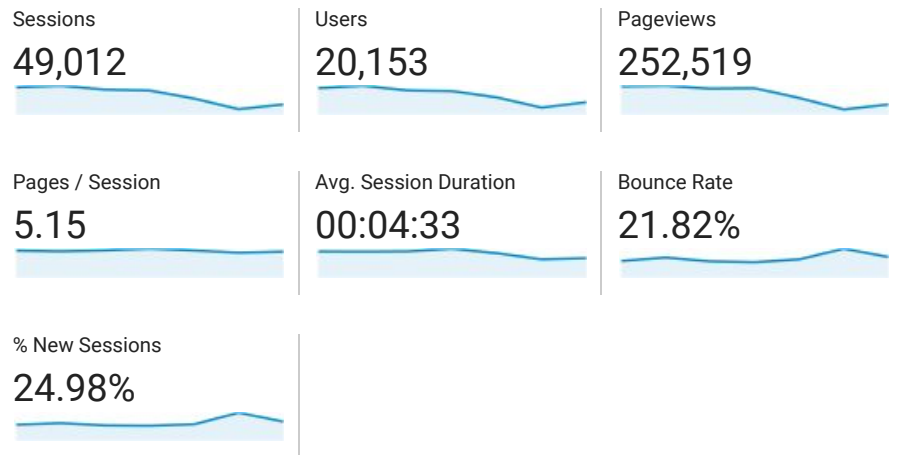

Mar 26, 2017 - Apr 1, 2017

Audience Overview

All Users
100.00% Sessions

Overview

Returning Visitor (Blue) | New Visitor (Green)

Language	Sessions	% Sessions
1. ar	27,295	55.69%
2. en-us	16,527	33.72%
3. ar-sa	3,305	6.74%
4. en-gb	989	2.02%
5. fr	244	0.50%
6. ar-ae	197	0.40%
7. ar-eg	139	0.28%
8. zh-cn	65	0.13%
9. fr-fr	39	0.08%
10. en-au	34	0.07%