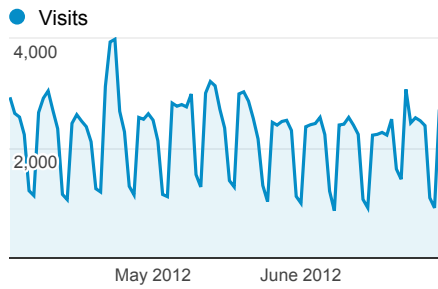

My Dashboard

Apr 1, 2012 - Jun 30, 2012

Visits

Avg. Visit Duration

Visits and Pages / Visit by Country / T...

Country / Territory	Visits	Pages / Visit
Saudi Arabia	182,568	5.43
(not set)	2,533	4.19
Egypt	2,429	2.47
United States	2,063	3.69
United Kingdom	1,189	4.15
United Arab Emirates	898	3.72
Jordan	778	3.15
Algeria	747	1.59
Kuwait	667	3.64
Iraq	644	1.39

Visits by Traffic Type

- **69.12% organic**
138,964 Visits
- **16.78% direct**
33,738 Visits
- **14.09% referral**
28,327 Visits

Visits and Pageviews by Mobile (Including Tablet)

Mobile (Including Tablet)	Visits	Pageviews
No	173,405	924,872
Yes	27,624	125,813