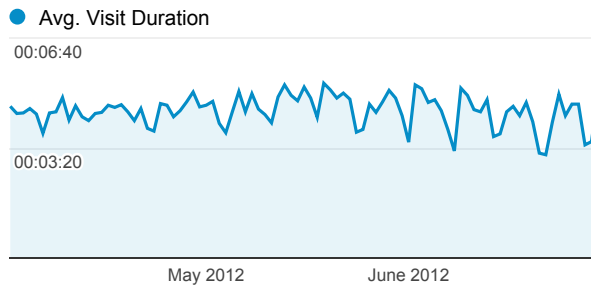

My Dashboard

Apr 1, 2012 - Jun 30, 2012

Visits

Avg. Visit Duration

Visits and Pages / Visit by Country / T...

Country / Territory	Visits	Pages / Visit
Saudi Arabia	182,568	5.43
(not set)	2,533	4.19
Egypt	2,429	2.47
United States	2,063	3.69
United Kingdom	1,189	4.15
United Arab Emirates	898	3.72
Jordan	778	3.15
Algeria	747	1.59
Kuwait	667	3.64
Iraq	644	1.39

Visits by Traffic Type

- **69.12% organic**
138,964 Visits
- **16.78% direct**
33,738 Visits
- **14.09% referral**
28,327 Visits

Visits and Pageviews by Mobile (Including Tablet)

Mobile (Including Tablet)	Visits	Pageviews
No	173,405	924,872
Yes	27,624	125,813